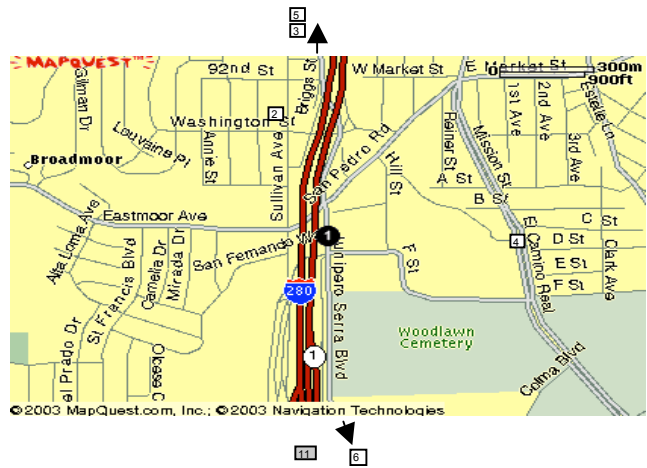

Serra Bowl !

Address 1 3301 Junipero Serra Blvd; Colma

Doors Open Midnight

Doors Close 7:00 a.m.

Cost \$10.00 in advance; \$15 at the door; included in registration; shoe & lane rental included as well; all ages

Parking Parking lot in front of the venue

Public Transportation BART - get off at Colma station; across the street from Serra Bowl

Category	Business Name	Type	Address	Hours
Restaurants Nearby	2 Krispy Kreme Doughnuts	Fast food	1575 Sullivan (@ Washington; just off I-280) Daly City (0.3 miles N of Serra Bowl) 650-985-5612	drive thru 24 hrs
	3 McDonalds	Fast food	2450 Junipero Serra Blvd Daly City (0.6 miles N of Serra Bowl)	opens @ 6 a.m.
	4 Mr Pickles Sandwich Shop	Sandwiches	7741 Mission St Colma (0.4 miles W of Serra Bowl)	opens @ 6 a.m.
	5 Carls Jr.	Fast food	2434 Junipero Serra Blvd Daly City (0.6 miles N of Serra Bowl)	opens @ 6:30 a.m.
	6 Burger King	Fast food	111 Colma Blvd Daly City (0.6 miles S of Serra Bowl)	opens @ 8 a.m.
	7 Serra Bowl	Snack food & full bar	Inside bowling alley	
Coffee/Dessert	7 Serra Bowl	Snack food & full bar	Inside bowling alley	
Bars	8 Tequila Place	Bar, tavern	6296 Mission (@ San Jose Ave) Daly City (1.7 miles N of Serra Bowl)	till 1:30 a.m.
	9 Annex	Bar, tavern	6282 Mission (@ San Jose Ave) Daly City (1.7 miles N of Serra Bowl)	till 1:30 a.m.
	10 Surf Lounge	Lounge	77 Aura Vista Dr. (@ Cabrillo Hwy) Pacifica (2.6 miles S of Serra Bowl)	till 2 a.m.
	7 Serra Bowl	Snack food & full bar	Inside bowling alley	
Late Night Eats	11 Denny's	American diner	2 Serramonte Center, Daly City 650-756-8544	24 hrs