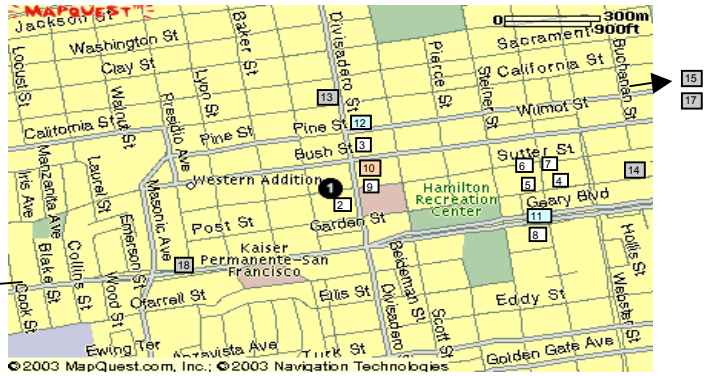

9:20 Special !

- Address** ① 2460 Sutter (@ Divisadero); SF
- Doors Open** 9:20 p.m.
- Doors Close** 12:30 a.m.
- Cost** \$6.00 at the door; not included in registraton; all ages
- Parking** Street parking; relatively easy to find
Try Sutter, Bush, Divisadero, Scott
- Public Transportation** Bus 38 (Geary) - get off at Divisadero
Bus 24 (Divisadero) - get off at Sutter
Bus 2 (Clement) - get off at Divisadero
Bus 4 (Sutter) - get off at Divisadero